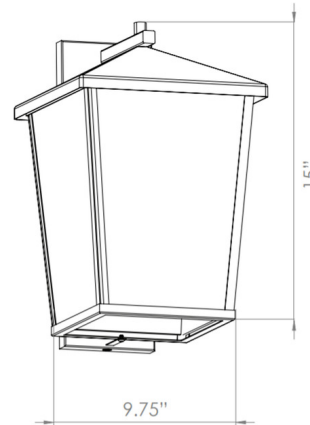

Description

The Laurentian Outdoor Wall Sconce features a clean and simple design with sleek lines and an open cage look that allows it to fit in seamlessly in any space. Available in Black with clear glass shades.

Shown in black / clear

Specifications

COLOR	Clear
BODY FINISH	Black
WATTAGE	120W
DIMMER	Standard 120V
DIMENSIONS	9.75"W x 15"H x 10.75"D
BULB NOT INCLUDED	2 x B10/Candelabra (E12)/60W/120V Incandescent
OTHER BULB OPTIONS	2 x B10/Candelabra (E12)/120V LED