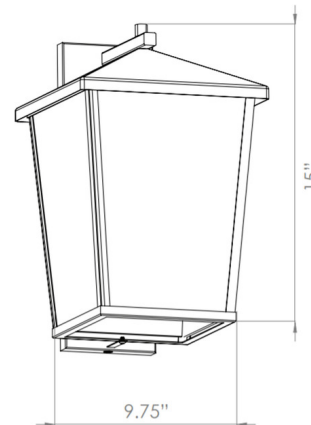

Description

The Laurentian Outdoor Wall Sconce features a clean and simple design with sleek lines and an open cage look that allows it to fit in seamlessly in any space. Available in Black with clear glass shades.

Shown in black / clear

Specifications

COLOR	Clear
BODY FINISH	Black
WATTAGE	120W
DIMMER	Standard 120V
DIMENSIONS	9.75"W x 15"H x 10.75"D
BULB NOT INCLUDED	2 x B10/Candelabra (E12)/60W/120V Incandescent
OTHER BULB OPTIONS	2 x B10/Candelabra (E12)/120V LED