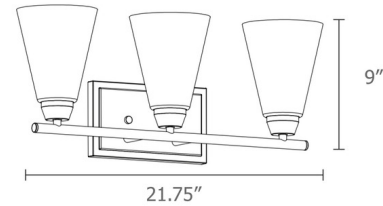

### Description

The Louisbourg Bathroom Vanity Light features a clean and simple design with a horizontal rod that holds up the clear cone shaped glass shades that act as diffusers for the lightbulb within. Available in two sizes with three finish options. Note: Satin Nickel option is NOT available in 4 light option.

### Specifications

COLOR	Clear
BODY FINISH	Chrome
WATTAGE	210W
DIMMER	Standard 120V
DIMENSIONS	21.75"W x 8.75"H x 5.75"D
BULB NOT INCLUDED	3 x Edison/Medium (E26)/70W/120V Incandescent
OTHER BULB OPTIONS	3 x Edison/Medium (E26)/120V LED