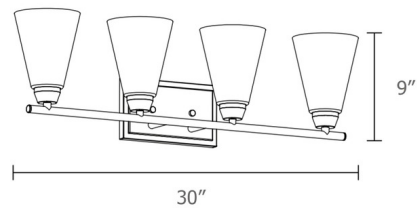

### Description

The Louisbourg Bathroom Vanity Light features a clean and simple design with a horizontal rod that holds up the clear cone shaped glass shades that act as diffusers for the lightbulb within. Available in two sizes with three finish options. Note: Satin Nickel option is NOT available in 4 light option.

### Specifications

COLOR	Clear
BODY FINISH	Chrome
WATTAGE	210W
DIMMER	Standard 120V
DIMENSIONS	21.75"W x 8.75"H x 5.75"D
BULB NOT INCLUDED	3 x Edison/Medium (E26)/70W/120V Incandescent
OTHER BULB OPTIONS	3 x Edison/Medium (E26)/120V LED