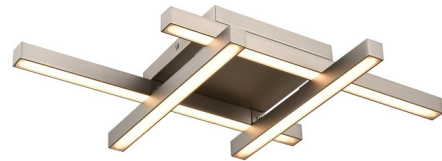

Description

The Maud Ceiling Light Fixture has a unique and contemporary design with integrated LED rods that are placed in an overlapping square pattern forming a fun and interesting pattern. Available in two sizes with three finish options.

Shown in buffed nickel

Specifications

COLOR	N/A
BODY FINISH	Buffed Nickel
WATTAGE	28W
DIMMER	Low Voltage Electronic
DIMENSIONS	18"W x 2.25"H x 12.25"D
INTEGRATED LED MODULE	1 x LED/28W/120V LED

Technical Information