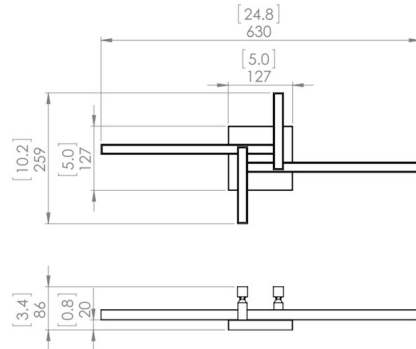

Lightology

lightology.com
866-954-4489
06-16-26

Project: _____

Company: _____

Location: _____ Fixture Type: _____

SPEC #: **DVI1038063**

Approved On: _____ Approved By: _____

Maud Bathroom Vanity Light By DVI Lighting

Description

The Maud Bathroom Vanity Light has a unique and contemporary design with integrated LED rods that are placed in an overlapping on a square backplate forming a fun and interesting pattern. Each arm can be turned to form a unique design.

Specifications

COLOR	N/A
BODY FINISH	Buffed Nickel
WATTAGE	22W
DIMMER	Low Voltage Electronic
DIMENSIONS	25"W x 10.25"H x 3.5"D
INTEGRATED LED MODULE	1 x LED/22W/120V LED

Technical Information

COLOR RENDERING	90 CRI
LAMP COLOR	3000K
LUMENS/WATT	100.00
LUMINOUS FLUX	2200 lumens

Shown in buffed nickel

CLICK TO VIEW PRODUCT

Notes: