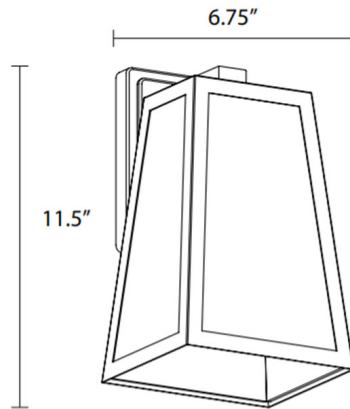

Shown in black / clear

Specifications

COLOR	Clear
BODY FINISH	Black
WATTAGE	70W
DIMMER	Standard 120V
DIMENSIONS	6.75"W x 11.5"H x 6.5"D
BULB NOT INCLUDED	1 x Edison/Medium (E26)/70W/120V Incandescent
OTHER BULB OPTIONS	1 x Edison/Medium (E26)/120V LED