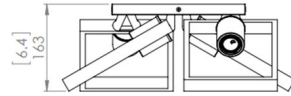

Shown in graphite