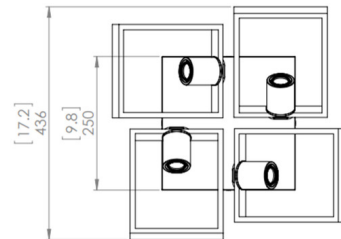

CLICK TO VIEW PRODUCT

Notes: