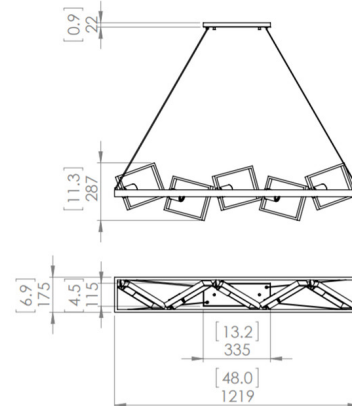

Shown in graphite

CLICK TO VIEW PRODUCT

Notes: