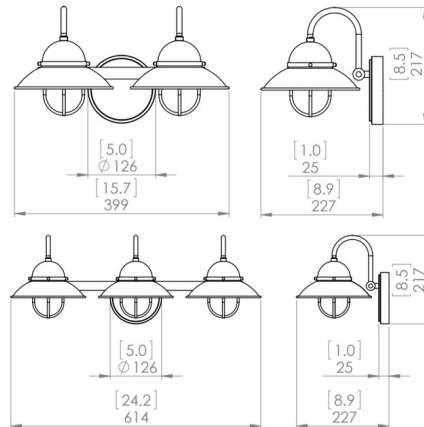

By DVI Lighting

Description

The Peggys Cove Bathroom Vanity Light takes its name from a beautiful village on the eastern coast of Nova Scotia which gives way to the coastal and nautical vibe of this fixture. Available in two sizes and three finish options.

Shown in matte white / venetian brass

Specifications

COLOR	N/A
BODY FINISH	Matte White / Venetian Brass
WATTAGE	80W
DIMMER	Standard 120V
DIMENSIONS	15.7"W x 8.5"H x 8.9"D
BULB NOT INCLUDED	2 x Edison/Candelabra (E12)/40W/120V Incandescent