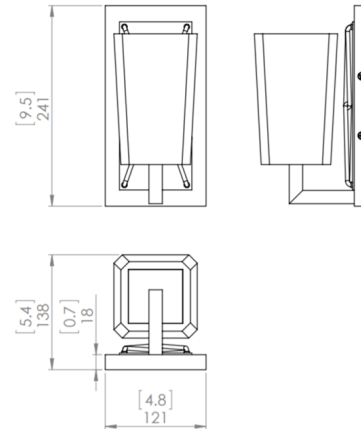

By DVI Lighting

Description

The Riverdale Bathroom Vanity Light features a modern design with a thick clear glass shade complemented by a rectangular backplate that has a unique cross pattern on it. Available in two finish options.

Shown in graphite / satin nickel / clear

Specifications

COLOR	Clear
BODY FINISH	Graphite / Satin Nickel
WATTAGE	70W
DIMMER	Standard 120V
DIMENSIONS	4.8"W x 9.5"H x 5.4"D
BULB NOT INCLUDED	1 x Edison/Medium (E26)/70W/120V Incandescent
OTHER BULB OPTIONS	1 x Edison/Medium (E26)/120V LED