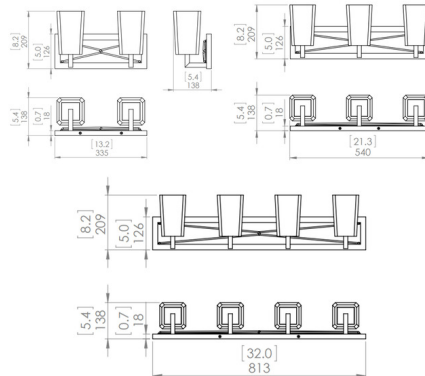

Description

The Riverdale Bathroom Vanity Light features a modern design with thick clear glass shades complemented by a rectangular backplate that has a unique cross pattern on it. Available in three sizes with two finish options.

Shown in graphite / satin nickel / clear

Specifications

COLOR Clear
 BODY FINISH Graphite / Satin Nickel
 WATTAGE 140W
 DIMMER Standard 120V
 DIMENSIONS 13.25"W x 8.25"H x 5.5"D
 BULB NOT INCLUDED 2 x Edison Tube/Medium (E26)/70W/120V Incandescent
 OTHER BULB OPTIONS 2 x Edison Tube/Medium (E26)/120V LED