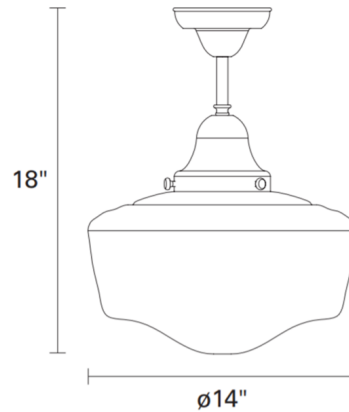

## Schoolhouse Ceiling Light

By DVI Lighting

### Description

The Schoolhouse Ceiling Light classic piece, perfect in virtually any interior space. Features Opal glass with a Satin Nickel, Ebony, or Vibrant Brass finish.

Shown in ebony / opal

### Specifications

COLOR	Opal
BODY FINISH	Ebony
WATTAGE	150W
DIMMER	Standard 120V
DIMENSIONS	14"W x 18"H
BULB NOT INCLUDED	1 x A19/Medium (E26)/150W/120V Incandescent
OTHER BULB OPTIONS	1 x A19/Medium (E26)/120V LED