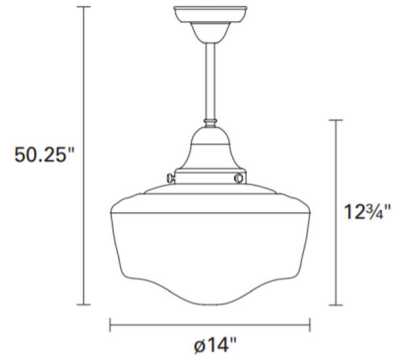

Description

The Schoolhouse Pendant is a classic piece, perfect in virtually any interior space. Features Opal glass with an Ebony, Satin Nickel or Vibrant Brass finish.

Shown in ebony / opal

Specifications

COLOR Opal
BODY FINISH Ebony
WATTAGE 150W
DIMMER Standard 120V
DIMENSIONS 14"W x 12.75"H
BULB NOT INCLUDED 1 x A19/Medium (E26)/150W/120V Incandescent
OTHER BULB OPTIONS 1 x A19/Medium (E26)/120V LED

Technical Information

PRODUCT DIMENSIONS Min / Max Overall Height: 14.25" / 50.25"

CLICK TO VIEW PRODUCT

Notes: