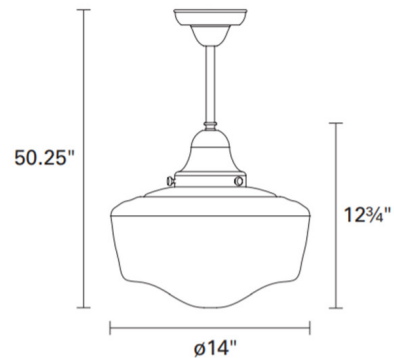

### Specifications

COLOR . . . . . Opal  
BODY FINISH . . . . . Ebony  
WATTAGE . . . . . 150W  
DIMMER . . . . . Standard 120V  
DIMENSIONS . . . . . 14"W x 12.75"H  
BULB NOT INCLUDED . . . . . 1 x A19/Medium (E26)/150W/120V Incandescent  
OTHER BULB OPTIONS . . . . . 1 x A19/Medium (E26)/120V LED

### Technical Information

PRODUCT DIMENSIONS . . . . . Min / Max Overall Height: 14.25" / 50.25"

CLICK TO VIEW PRODUCT

Notes: