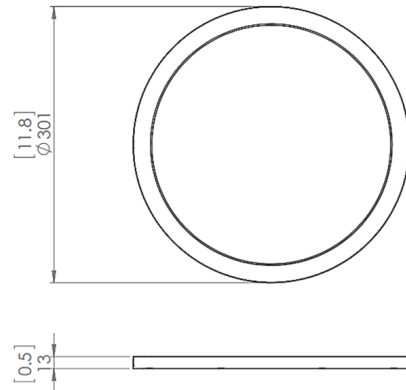

CLICK TO VIEW PRODUCT

Notes: