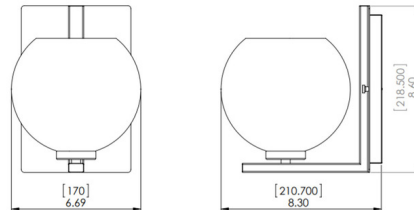

### Specifications

COLOR . . . . . Ripple Glass  
BODY FINISH . . . . . Graphite / Brass  
WATTAGE . . . . . 70W  
DIMMER . . . . . Standard 120V  
DIMENSIONS . . . . . 6.75"W x 8.5"H x 8.25"D  
BULB NOT INCLUDED . . . . . 1 x A19/Medium (E26)/70W/120V Incandescent  
OTHER BULB OPTIONS . . . . . 1 x A19/Medium (E26)/120V LED