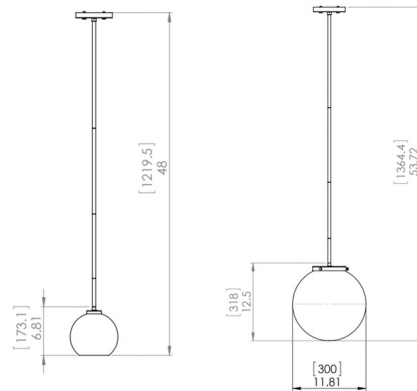

Description

The Tropea Pendant has clean lines and a timeless design making this sconce a welcome addition to most decors. Features a Clear Ripple glass globe shade with three finish options available.

Shown in graphite / brass / ripple glass

Specifications

COLOR	Ripple Glass
BODY FINISH	Graphite / Brass
WATTAGE	70W
DIMMER	Standard 120V
DIMENSIONS	6.75"W x 6.75"H
BULB NOT INCLUDED	1 x A19/Medium (E26)/70W/120V Incandescent
OTHER BULB OPTIONS	1 x A19/Medium (E26)/120V LED