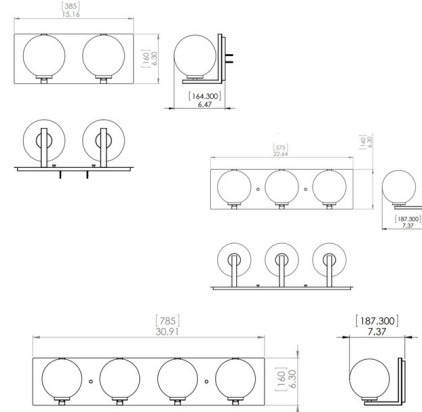

By DVI Lighting

Description

The Tropea Bathroom Vanity Light has clean lines and a timeless design making this a great choice for the bath area and will work with most decors. Features Clear Ripple glass globes shades with Graphite/Brass, Graphite/Satin Nickel, or Chrome finish. Choose from two, three or four light option. Can mounted with glass facing up or down. ETL listed. Suitable for damp locations.

Shown in graphite / brass / ripple glass

Specifications

COLOR Ripple Glass
 BODY FINISH Graphite / Brass
 WATTAGE 50W
 DIMMER Standard 120V
 DIMENSIONS 15.25"W x 6.25"H x 6.5"D
 BULB NOT INCLUDED 2 x B10/Candelabra (E12)/25W/120V Incandescent
 OTHER BULB OPTIONS 2 x B10/Candelabra (E12)/120V LED