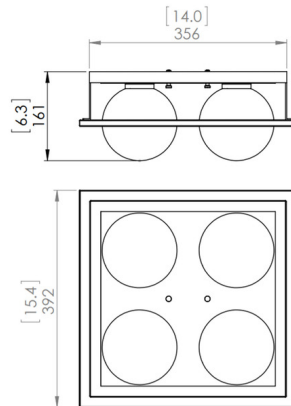

### Specifications

COLOR	Ripple Glass
BODY FINISH	Graphite / Brass
WATTAGE	100W
DIMMER	Standard 120V
DIMENSIONS	15.5"W x 6.25"H
BULB NOT INCLUDED	4 x B10/Candelabra (E12)/25W/120V Incandescent
OTHER BULB OPTIONS	4 x B10/Candelabra (E12)/120V LED