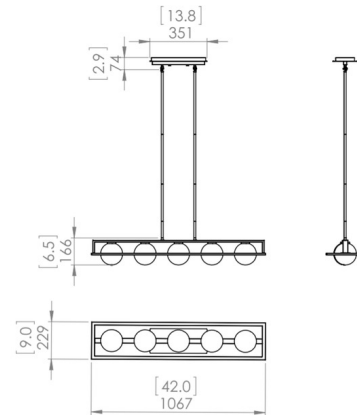

Description

The Tropea Linear Pendant has clean lines and a timeless design making this sconce a welcome addition to most decors. Features a Clear Ripple glass globe shade with three finish options available. ETL listed.

Shown in graphite / brass / ripple glass

Specifications

COLOR	Ripple Glass
BODY FINISH	Graphite / Brass
WATTAGE	125W
DIMMER	Standard 120V
DIMENSIONS	42"W x 6.5"H x 9.25"D
BULB NOT INCLUDED	5 x B10/Candelabra (E12)/25W/120V Incandescent
OTHER BULB OPTIONS	5 x B10/Candelabra (E12)/120V LED