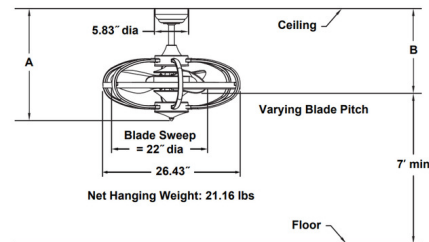

Specifications

BLADE COLOR Clear
 BODY FINISH Black
 WATTAGE 48W
 DIMMER Included
 DIMENSIONS 26.43"W x 19.96"H
 INTEGRATED LED MODULE 4 x LED/6W/120V LED
 INTEGRATED LED MODULE 6 x LED/4W/120V LED

Technical Information

PRODUCT DIMENSIONS Downrod: (1) - 4.5in.
 COLOR RENDERING 90 CRI
 LAMP COLOR 3000K
 LUMENS/WATT 658.33
 LUMINOUS FLUX 3950 lumens

Shown in black / clear

	A	B
Fan w/6" downrod	19.80"	14.91"
Fan w/12" downrod	25.80"	20.91"
Fan w/18" downrod	31.80"	26.91"
Fan w/24" downrod	37.80"	32.91"
Fan w/36" downrod	49.80"	44.91"
Fan w/48" downrod	61.80"	56.91"
Fan w/60" downrod	73.80"	68.91"
Fan w/72" downrod	85.80"	80.91"