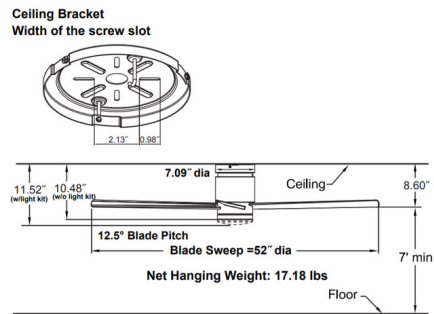

CLICK TO VIEW PRODUCT

Notes: