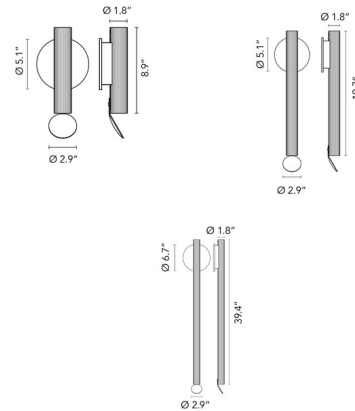

Description

Extend the sophisticated aesthetic of the Flauta Riga series to your exterior with the Flos Flauta Riga Outdoor Wall Sconce. This robust fixture draws its design cues from the graceful, linear forms of flutes and organs, presenting a contemporary yet timeless appeal. It features dual spotlights meticulously engineered to provide powerful up and down lighting, creating dramatic effects on your outdoor walls and enhancing architectural details. The cylindrical body of the sconce is elegantly adorned with subtle vertical lines, etched to give the fixture a refined and textured style that adds depth to its luminous presence. A small, ingenious circular reflector is included, allowing you to capture and reverberate the light throughout your outdoor space, adding an atmospheric glow to patios, entryways, or garden walls. Crafted from durable aluminum and built to withstand the elements, the Flauta Riga Outdoor Wall Sconce is a perfect choice for adding a touch of contemporary elegance and functional beauty to any exterior setting.

Specifications

COLOR	Transparent
BODY FINISH	Anthracite
WATTAGE	24W
DIMMER	Standard 120V
DIMENSIONS	2.87"W x 8.86"H x 1.77"D
INTEGRATED LED MODULE	2 x LED/12W/120V LED
COUNTRY OF ORIGIN	Italy

Technical Information

BEAM ANGLE	16°
COLOR RENDERING	80 CRI
LAMP COLOR	2700K
LUMENS/WATT	28.92
LUMINOUS FLUX	347 lumens

Shown in anthracite / transparent

CLICK TO VIEW PRODUCT

Notes: