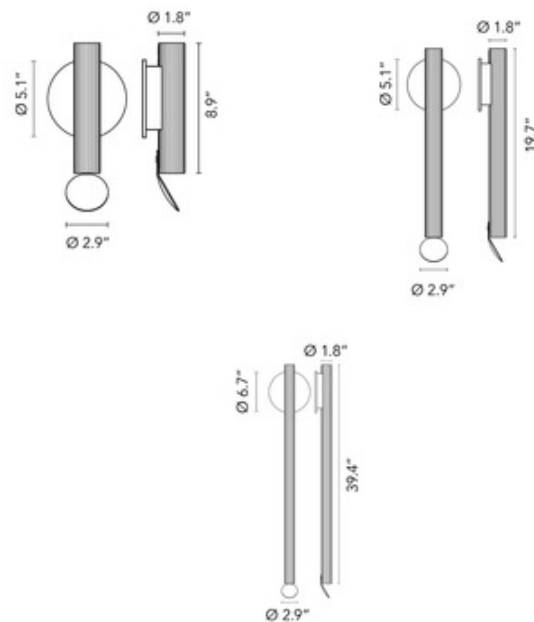

**BRAND**

FLOS

**DESCRIPTION**

The Flauta Riga Outdoor Wall Sconce takes inspiration from flutes and organs with dual spotlights that provide up and down lighting. A small circular reflector allows you to capture and reverberate the light throughout the room. Vertical lines are etched into the cylindrical body giving the fixture an elegant style.

*Shown in: Forest Green / Transparent*

<b>SHADE COLOR</b>	Transparent
<b>BODY FINISH</b>	Forest Green
<b>WATTAGE</b>	24W
<b>DIMMER</b>	Standard 120V
<b>DIMENSIONS</b>	2.87"W x 8.86"H x 1.77"D
<b>INTEGRATED LED MODULE</b>	
<b>LAMP</b>	2 x LED/12W/120V LED

*Technical Information*

<b>LUMINOUS FLUX</b>	347 lumens
<b>LUMENS/WATT</b>	28.92
<b>LAMP COLOR</b>	2700K
<b>COLOR RENDERING</b>	80 CRI

**SPEC #** FLO1038246

COMPANY	PROJECT	FIXTURE TYPE	APPROVED BY	DATE