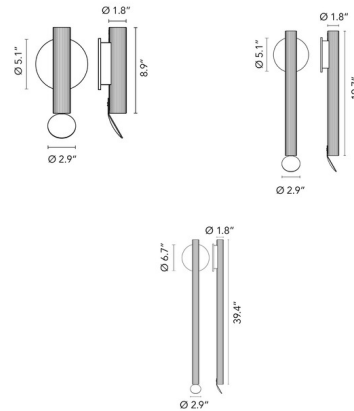

Description

Extend the sophisticated aesthetic of the Flauta Riga series to your exterior with the Flos Flauta Riga Outdoor Wall Sconce. This robust fixture draws its design cues from the graceful, linear forms of flutes and organs, presenting a contemporary yet timeless appeal. It features dual spotlights meticulously engineered to provide powerful up and down lighting, creating dramatic effects on your outdoor walls and enhancing architectural details. The cylindrical body of the sconce is elegantly adorned with subtle vertical lines, etched to give the fixture a refined and textured style that adds depth to its luminous presence. A small, ingenious circular reflector is included, allowing you to capture and reverberate the light throughout your outdoor space, adding an atmospheric glow to patios, entryways, or garden walls. Crafted from durable aluminum and built to withstand the elements, the Flauta Riga Outdoor Wall Sconce is a perfect choice for adding a touch of contemporary elegance and functional beauty to any exterior setting.

Specifications

COLOR	Transparent
BODY FINISH	Forest Green
WATTAGE	24W
DIMMER	Standard 120V
DIMENSIONS	2.87"W x 8.86"H x 1.77"D
INTEGRATED LED MODULE	2 x LED/12W/120V LED
COUNTRY OF ORIGIN	Italy

Technical Information

BEAM ANGLE	16°
COLOR RENDERING	80 CRI
LAMP COLOR	2700K
LUMENS/WATT	28.92
LUMINOUS FLUX	347 lumens

Shown in forest green / transparent

CLICK TO VIEW PRODUCT

Notes: