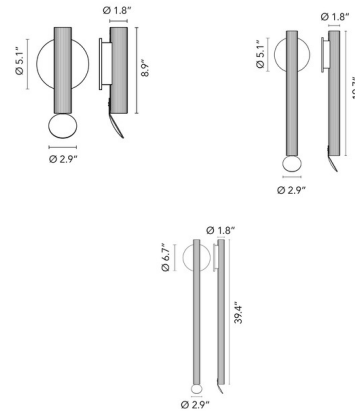

Description

Extend the sophisticated aesthetic of the Flauta Riga series to your exterior with the Flos Flauta Riga Outdoor Wall Sconce. This robust fixture draws its design cues from the graceful, linear forms of flutes and organs, presenting a contemporary yet timeless appeal. It features dual spotlights meticulously engineered to provide powerful up and down lighting, creating dramatic effects on your outdoor walls and enhancing architectural details. The cylindrical body of the sconce is elegantly adorned with subtle vertical lines, etched to give the fixture a refined and textured style that adds depth to its luminous presence. A small, ingenious circular reflector is included, allowing you to capture and reverberate the light throughout your outdoor space, adding an atmospheric glow to patios, entryways, or garden walls. Crafted from durable aluminum and built to withstand the elements, the Flauta Riga Outdoor Wall Sconce is a perfect choice for adding a touch of contemporary elegance and functional beauty to any exterior setting.

Specifications

COLOR	Transparent
BODY FINISH	Forest Green
WATTAGE	24W
DIMMER	Standard 120V
DIMENSIONS	2.87"W x 8.86"H x 1.77"D
INTEGRATED LED MODULE	2 x LED/12W/120V LED
COUNTRY OF ORIGIN	Italy

Technical Information

BEAM ANGLE	16°
COLOR RENDERING	80 CRI
LAMP COLOR	2700K
LUMENS/WATT	28.92
LUMINOUS FLUX	347 lumens

Shown in forest green / transparent

CLICK TO VIEW PRODUCT

Notes: