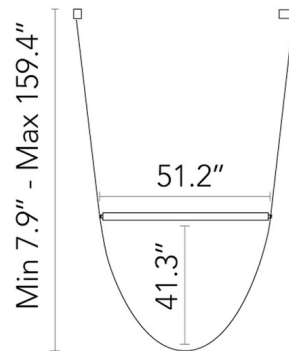

CLICK TO VIEW PRODUCT

Notes: