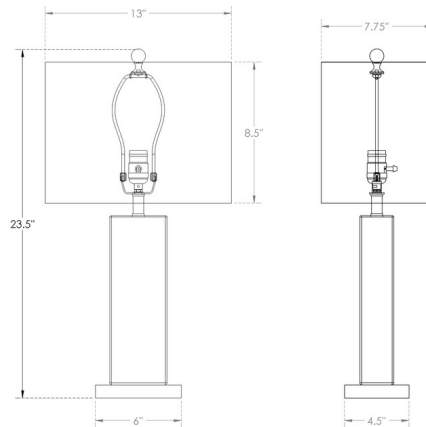

Lightology

lightology.com
866-954-4489
04-14-26

Project: _____

Company: _____

Location: _____ Fixture Type: _____

SPEC #: **FLD1038355**

Approved On: _____ Approved By: _____

Waterloo Table Lamp By FlowDecor

Description

The Waterloo Table Lamp features a short stature crafted from mouth-blown glass with a Frosted ice finish complemented by an acrylic base. Includes a White rectangular shade. Includes a 3-way socket switch. UL listed.

Shown in frosted / white

Specifications

COLOR	White
BODY FINISH	Frosted
WATTAGE	100W
DIMMER	Included
DIMENSIONS	13"W x 23.5"H x 7.75"D
BULB NOT INCLUDED	1 x A19 3-Way/Medium (E26)/100W/120V Incandescent
OTHER BULB OPTIONS	1 x A19 3-Way/Medium (E26)/120V LED