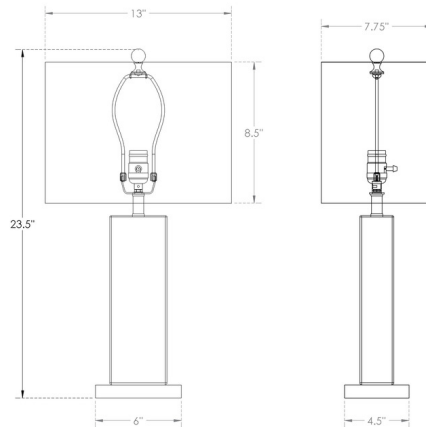

By FlowDecor

Description

The Waterloo Table Lamp features a short stature crafted from mouth-blown glass with a Frosted ice finish complemented by an acrylic base. Includes a White rectangular shade. Includes a 3-way socket switch. UL listed.

Shown in frosted / white

Specifications

COLOR	White
BODY FINISH	Frosted
WATTAGE	100W
DIMMER	Included
DIMENSIONS	13"W x 23.5"H x 7.75"D
BULB NOT INCLUDED	1 x A19 3-Way/Medium (E26)/100W/120V Incandescent
OTHER BULB OPTIONS	1 x A19 3-Way/Medium (E26)/120V LED