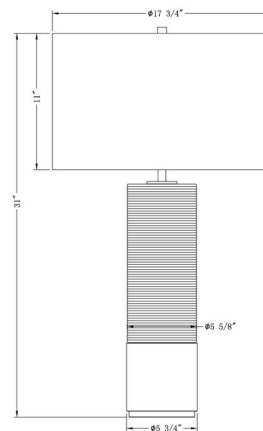

Shown in bronze / beige

Specifications

COLOR	Beige
BODY FINISH	Bronze
WATTAGE	150W
DIMMER	Included
DIMENSIONS	17.75"W x 31"H
BULB NOT INCLUDED	1 x A21 3-Way/Medium (E26)/150W/120V Incandescent
OTHER BULB OPTIONS	1 x A21 3-Way/Medium (E26)/120V LED