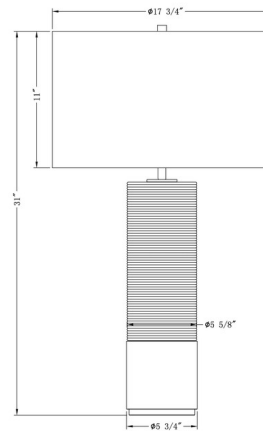

Shown in bronze / beige

Specifications

COLOR	Beige
BODY FINISH	Bronze
WATTAGE	150W
DIMMER	Included
DIMENSIONS	17.75"W x 31"H
BULB NOT INCLUDED	1 x A21 3-Way/Medium (E26)/150W/120V Incandescent
OTHER BULB OPTIONS	1 x A21 3-Way/Medium (E26)/120V LED