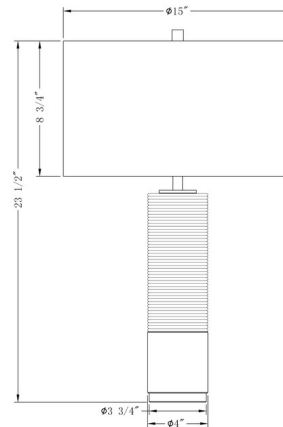

Lightology

lightology.com
866-954-4489
04-25-26

Project: _____

Company: _____

Location: _____ Fixture Type: _____

SPEC #: **FLD1038365**

Approved On: _____ Approved By: _____

Baby Atlantic Table Lamp By FlowDecor

Shown in bronze / beige

Specifications

COLOR	Beige
BODY FINISH	Bronze
WATTAGE	150W
DIMMER	Included
DIMENSIONS	15"W x 23.5"H
BULB NOT INCLUDED	1 x A21 3-Way/Medium (E26)/150W/120V Incandescent
OTHER BULB OPTIONS	1 x A21 3-Way/Medium (E26)/120V LED