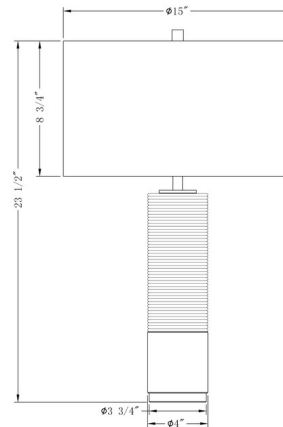

Shown in bronze / beige

Specifications

COLOR	Beige
BODY FINISH	Bronze
WATTAGE	150W
DIMMER	Included
DIMENSIONS	15"W x 23.5"H
BULB NOT INCLUDED	1 x A21 3-Way/Medium (E26)/150W/120V Incandescent
OTHER BULB OPTIONS	1 x A21 3-Way/Medium (E26)/120V LED

CLICK TO VIEW PRODUCT

Notes: