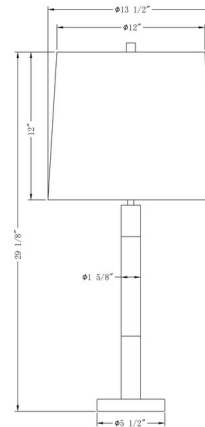

### Specifications

COLOR	Off White
BODY FINISH	Antique Brass
WATTAGE	150W
DIMMER	Included
DIMENSIONS	17.75"W x 61"H
BULB NOT INCLUDED	1 x A19 3-Way/Medium (E26)/150W/120V Incandescent
OTHER BULB OPTIONS	1 x A19 3-Way/Medium (E26)/120V LED