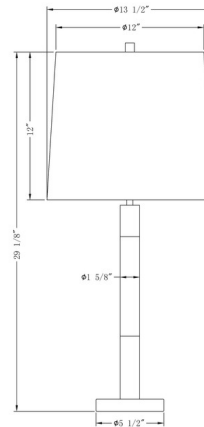

### Specifications

COLOR	Off White
BODY FINISH	Antique Brass
WATTAGE	150W
DIMMER	Included
DIMENSIONS	17.75"W x 61"H
BULB NOT INCLUDED	1 x A19 3-Way/Medium (E26)/150W/120V Incandescent
OTHER BULB OPTIONS	1 x A19 3-Way/Medium (E26)/120V LED