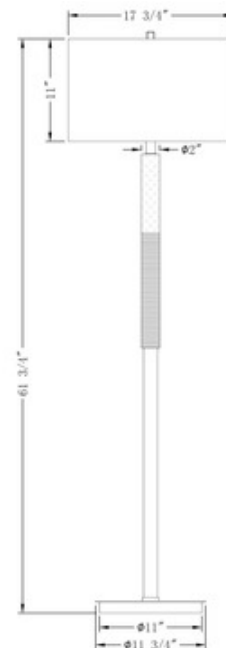

BRAND

FlowDecor

DESCRIPTION

The Atlantic Floor Lamp features a contemporary take on antique lamps giving it a stylish look with a ribbed Bronze body and clear column accent complemented by a Beige linen drum shade. UL listed.

Shown in: Bronze / Beige

SHADE COLOR	Beige
BODY FINISH	Bronze
WATTAGE	150W
DIMMER	Included
DIMENSIONS	17.75"W x 61.75"H
BULB NOT INCLUDED	
LAMP	1 x A21 3-Way/Medium (E26)/150W/120V Incandescent 1 x A21 3-Way/Medium (E26)/120V LED

SPEC #

FLD1038367

COMPANY

PROJECT

FIXTURE TYPE

APPROVED BY

DATE