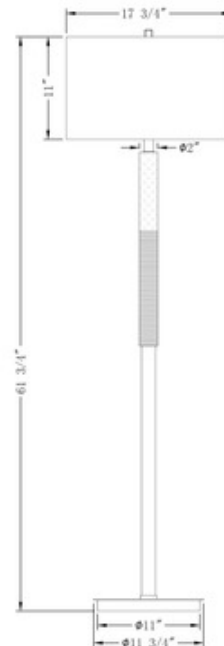

**BRAND**

FlowDecor

**DESCRIPTION**

The Atlantic Floor Lamp features a contemporary take on antique lamps giving it a stylish look with a ribbed Bronze body and clear column accent complemented by a Beige linen drum shade. UL listed.

*Shown in: Bronze / Beige*

<b>SHADE COLOR</b>	Beige
<b>BODY FINISH</b>	Bronze
<b>WATTAGE</b>	150W
<b>DIMMER</b>	Included
<b>DIMENSIONS</b>	17.75"W x 61.75"H
<b>BULB NOT INCLUDED</b>	
<b>LAMP</b>	1 x A21 3-Way/Medium (E26)/150W/120V Incandescent 1 x A21 3-Way/Medium (E26)/120V LED

**SPEC #**

FLD1038367

COMPANY

PROJECT

FIXTURE TYPE

APPROVED BY

DATE