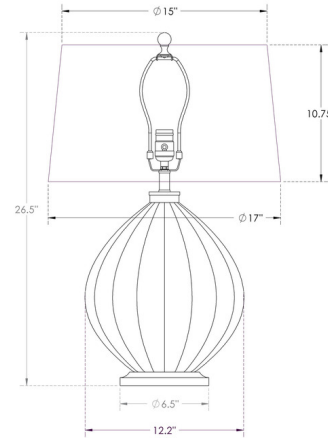

By FlowDecor

Description

The Margaux Table Lamp features a round mouth blown body with a muted Grey-Blue finish making for a beautifully designed lamp that can fit in with a variety of home decor schemes. Available with an Off-White linen drum shade. Includes a 3-way socket switch. UL listed.

Shown in grey-blue / off white

Specifications

COLOR	Off White
BODY FINISH	Grey-Blue
WATTAGE	150W
DIMMER	Included
DIMENSIONS	17"W x 26.5"H
BULB NOT INCLUDED	1 x A19 3-Way/Medium (E26)/150W/120V Incandescent
OTHER BULB OPTIONS	1 x A19 3-Way/Medium (E26)/120V LED