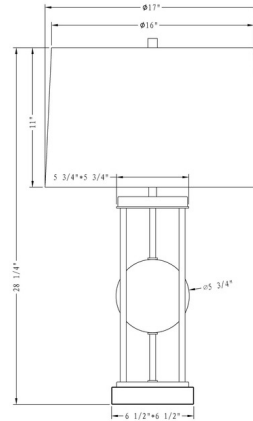

### Description

The Locust Table Lamp has a unique and glamorous design with a Chrome finished metal frame that holds a large crystal sphere in the center of the fixture and sits on a crystal base. Available with a White linen drum shade. Includes a 3-way socket switch. UL listed.

### Specifications

COLOR . . . . . White Linen  
BODY FINISH . . . . . Chrome  
WATTAGE . . . . . 150W  
DIMMER . . . . . Included  
DIMENSIONS . . . . . 17"W x 28.25"H  
BULB NOT INCLUDED . . . . . 1 x A19 3-Way/Medium (E26)/150W/120V Incandescent  
OTHER BULB OPTIONS . . . . . 1 x A19 3-Way/Medium (E26)/120V LED