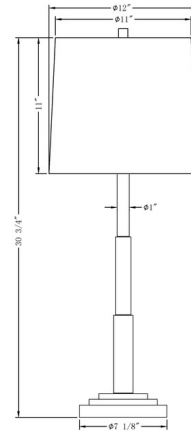

Lightology

lightology.com
866-954-4489
05-23-26

Project: _____

Company: _____

Location: _____ Fixture Type: _____

SPEC #: **FLD1038394**

Approved On: _____ Approved By: _____

Robinson Table Lamp By FlowDecor

Description

The Robinson Table Lamp features a graduated silhouette that gives off a feminine vibe and would be a great addition for an office or bathroom. Available with a Crystal body complemented by an Off-White cotton drum shade. Includes a 3-way socket switch. UL listed.

Shown in crystal / off white

Specifications

COLOR	Off White
BODY FINISH	Crystal
WATTAGE	100W
DIMMER	Included
DIMENSIONS	12"W x 30.75"H
BULB NOT INCLUDED	1 x A19 3-Way/Medium (E26)/100W/120V Incandescent
OTHER BULB OPTIONS	1 x A19 3-Way/Medium (E26)/120V LED