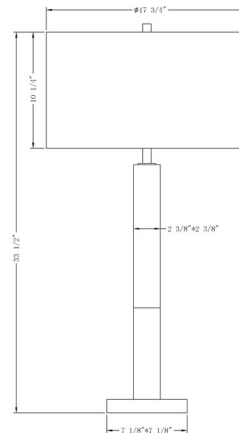

Lightology

lightology.com
866-954-4489
06-09-26

Project: _____

Company: _____

Location: _____ Fixture Type: _____

SPEC #: **FLD1038396**

Approved On: _____ Approved By: _____

Howard Table Lamp By FlowDecor

Description

The Howard Table Lamp features a clean and simple candlestick design with a modern twist that comes from the mix of materials. Available with a Polished Nickel finish with White marble accents complemented by an crystal base and a White linen drum shade. Includes a 3-way socket switch. UL listed.

Shown in polished nickel / white linen

Specifications

COLOR	White Linen
BODY FINISH	Polished Nickel
WATTAGE	150W
DIMMER	Included
DIMENSIONS	17.75"W x 33.5"H
BULB NOT INCLUDED	1 x A19 3-Way/Medium (E26)/150W/120V Incandescent
OTHER BULB OPTIONS	1 x A19 3-Way/Medium (E26)/120V LED