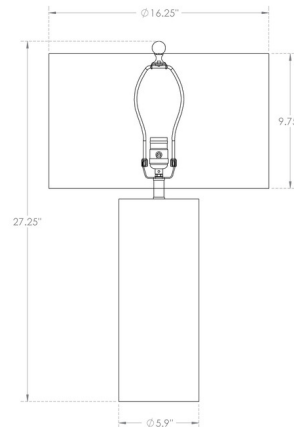

By FlowDecor

Description

The Barrett Table Lamp features a hand made ombre pattern that gracefully moves from Champagne to White as it rises up the body of the lamp which is topped with an Off-White cotton drum shade. Includes a 3-way socket switch. UL listed.

Shown in champagne / off white

Specifications

COLOR Off White
BODY FINISH Champagne
WATTAGE 150W
DIMMER Included
DIMENSIONS 16.25"W x 27.25"H
BULB NOT INCLUDED 1 x A19 3-Way/Medium (E26)/150W/120V Incandescent
OTHER BULB OPTIONS 1 x A19 3-Way/Medium (E26)/120V LED