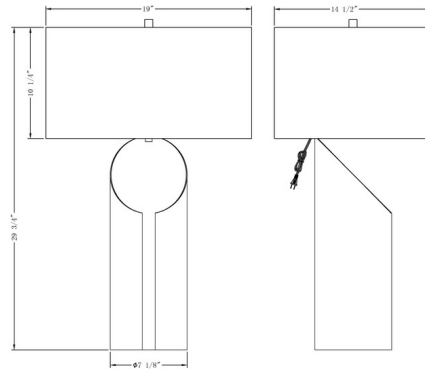

By FlowDecor

Description

The Weaver Table Lamp features an organic shape that is inviting and elegant making it the perfect option for a modern home. Available with an Antique Brass finish complemented by an Off-White drum shade. Includes a 3-way socket switch. NOTE: The cord comes directly out of the socket.

Shown in antique brass / off white

Specifications

COLOR Off White
BODY FINISH Antique Brass
WATTAGE 27W
DIMMER Included
DIMENSIONS 19"W x 29.75"H x 14.5"D
BULB NOT INCLUDED 1 x A21 3-Way/Medium (E26)/27W/120V LED