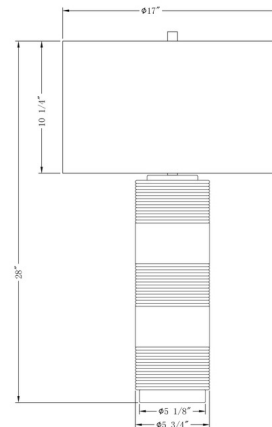

### Specifications

COLOR	Off White
BODY FINISH	Bronze
WATTAGE	150W
DIMMER	Included
DIMENSIONS	17"W x 28"H
BULB NOT INCLUDED	1 x A19 3-Way/Medium (E26)/150W/120V Incandescent
OTHER BULB OPTIONS	1 x A19 3-Way/Medium (E26)/120V LED