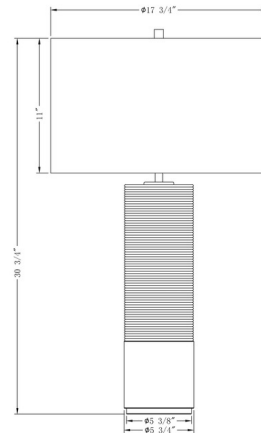

By FlowDecor

Description

The Sage Table Lamp has a contemporary style with a clear column accent complemented by a ribbed metal section that has an Antique Brass finish. Available with an Off-White drum shade. Includes a 3-way socket switch. UL listed.

Shown in antique brass / off white

Specifications

COLOR	Off White
BODY FINISH	Antique Brass
WATTAGE	150W
DIMMER	Included
DIMENSIONS	17.75"W x 30.75"H
BULB NOT INCLUDED	1 x A19 3-Way/Medium (E26)/150W/120V Incandescent
OTHER BULB OPTIONS	1 x A19 3-Way/Medium (E26)/120V LED