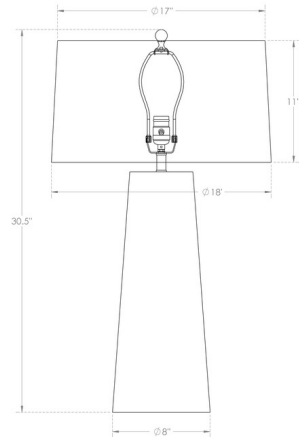

### Description

The Wyatt Table Lamp features a mouth-blown glass body that has a homemade natural look complete with a Dark Mixed finish. Available with a Beige cotton drum shade. Includes a 3-way socket switch. UL listed.

### Specifications

COLOR	Off White
BODY FINISH	Dark Mixed
WATTAGE	150W
DIMMER	Included
DIMENSIONS	18"W x 30.5"H
BULB NOT INCLUDED	1 x A19 3-Way/Medium (E26)/150W/120V Incandescent
OTHER BULB OPTIONS	1 x A19 3-Way/Medium (E26)/120V LED