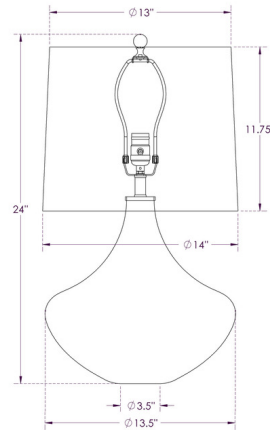

Description

The Jackson Table Lamp features a mouth-blown glass body that has a Gray carved finish complemented by a Beige cotton drum shade making it the perfect addition to homes with a modern, transitional, or even coastal interior. Includes a 3-way socket switch. UL listed.

Shown in gray / beige

Specifications

COLOR	Beige
BODY FINISH	Gray
WATTAGE	150W
DIMMER	Included
DIMENSIONS	14"W x 24"H
BULB NOT INCLUDED	1 x A19 3-Way/Medium (E26)/150W/120V Incandescent
OTHER BULB OPTIONS	1 x A19 3-Way/Medium (E26)/120V LED