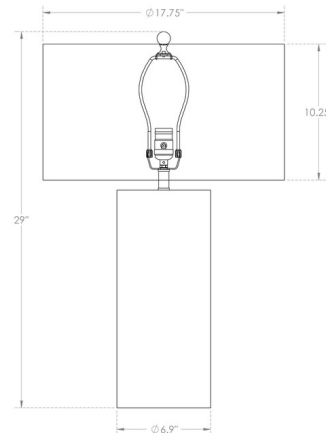

Lightology

lightology.com
866-954-4489
04-22-26

Project: _____

Company: _____

Location: _____ Fixture Type: _____

SPEC #: **FLD1038425**

Approved On: _____ Approved By: _____

Avery Table Lamp By FlowDecor

Description

The Avery Table Lamp features a mouth-blown glass body with grooves that are accentuated by the sheen of the Champagne finish, even more so when the lamp is illuminated. Includes an Off-White linen shade giving the fixture a beachy or cottage feel. UL listed.

Shown in champagne / off white

Specifications

COLOR Off White
BODY FINISH Champagne
WATTAGE 150W
DIMMER Included
DIMENSIONS 17.75"W x 29"H
BULB NOT INCLUDED 1 x A19 3-Way/Medium (E26)/150W/120V Incandescent
OTHER BULB OPTIONS 1 x A19 3-Way/Medium (E26)/120V LED