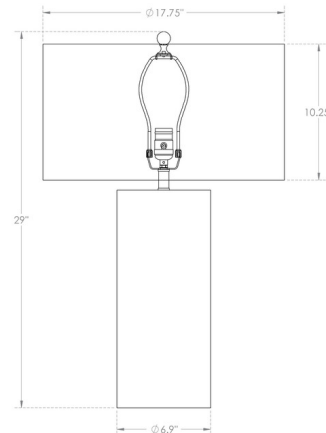

Lightology

lightology.com
866-954-4489
07-07-26

Project: _____

Company: _____

Location: _____ Fixture Type: _____

SPEC #: **FLD1038425**

Approved On: _____ Approved By: _____

Avery Table Lamp By FlowDecor

Description

The Avery Table Lamp features a mouth-blown glass body with grooves that are accentuated by the sheen of the Champagne finish, even more so when the lamp is illuminated. Includes an Off-White linen shade giving the fixture a beachy or cottage feel. UL listed.

Shown in champagne / off white

Specifications

COLOR Off White
BODY FINISH Champagne
WATTAGE 150W
DIMMER Included
DIMENSIONS 17.75"W x 29"H
BULB NOT INCLUDED 1 x A19 3-Way/Medium (E26)/150W/120V Incandescent
OTHER BULB OPTIONS 1 x A19 3-Way/Medium (E26)/120V LED