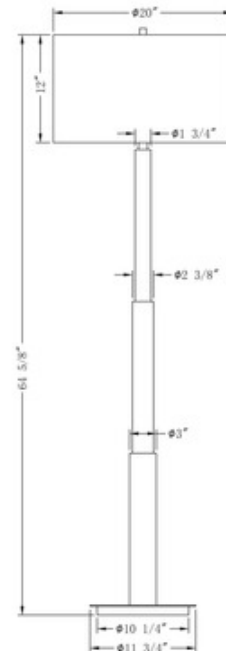

**BRAND**

FlowDecor

**DESCRIPTION**

The Hailey Floor Lamp features a spiced up and modern silhouette that has a graduated cylinder look getting thinner as it moves up the body. Available with an Antique Brass finish complemented by a Beige cotton drum shade. Includes a 3-way socket switch. UL listed.

*Shown in: Antique Brass / Beige*

<b>SHADE COLOR</b>	Beige
<b>BODY FINISH</b>	Antique Brass
<b>WATTAGE</b>	150W
<b>DIMMER</b>	Included
<b>DIMENSIONS</b>	20"W x 64.63"H
<b>BULB NOT INCLUDED</b>	
<b>LAMP</b>	1 x A19 3-Way/Medium (E26)/150W/120V Incandescent 1 x A19 3-Way/Medium (E26)/120V LED

**SPEC #**

FLD1038432

COMPANY

PROJECT

FIXTURE TYPE

APPROVED BY

DATE