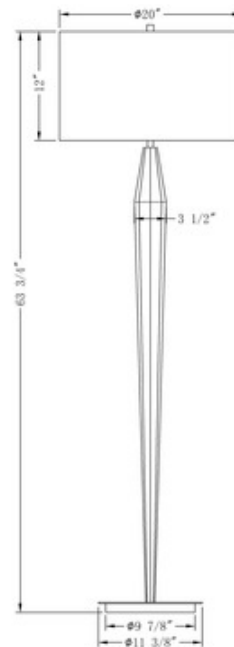

BRAND

FlowDecor

DESCRIPTION

The Landon Floor Lamp features an Art Deco inspired design with a simple obilisk inspired design that has an Antique Brass finish complemented by an Off-White linen drum shade. Includes a 3-way socket switch. UL listed.

Shown in: Antique Brass / Off White

SHADE COLOR	Off White
BODY FINISH	Antique Brass
WATTAGE	150W
DIMMER	Included
DIMENSIONS	20"W x 63.75"H
BULB NOT INCLUDED	
LAMP	1 x A19 3-Way/Medium (E26)/150W/120V Incandescent 1 x A19 3-Way/Medium (E26)/120V LED

SPEC # FLD1038434

COMPANY	PROJECT	FIXTURE TYPE	APPROVED BY	DATE