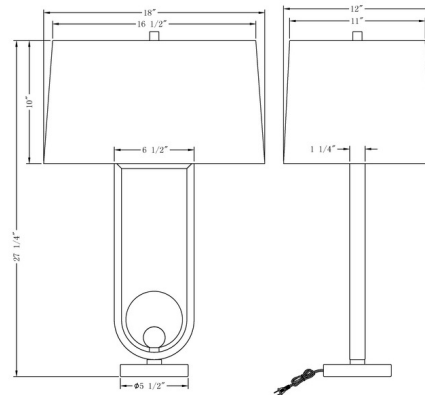

### Description

The Doyle Table Lamp features an upscale and stately look giving the fixture a graceful silhouette. The slim metal frame with a Polished Nickel finish holds a crystal lens and is complemented by an oval White linen shade. Includes a 3-way socket switch. UL listed.

### Specifications

COLOR . . . . . White Linen  
BODY FINISH . . . . . Polished Nickel  
WATTAGE . . . . . 150W  
DIMMER . . . . . Included  
DIMENSIONS . . . . . 18"W x 27.25"H x 12"D  
BULB NOT INCLUDED . . . . . 1 x A21 3-Way/Medium (E26)/150W/120V Incandescent  
OTHER BULB OPTIONS . . . . . 1 x A21 3-Way/Medium (E26)/120V LED