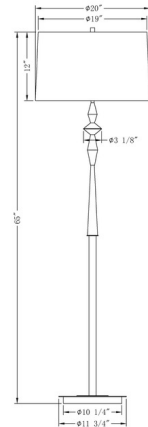

CLICK TO VIEW PRODUCT

Notes: