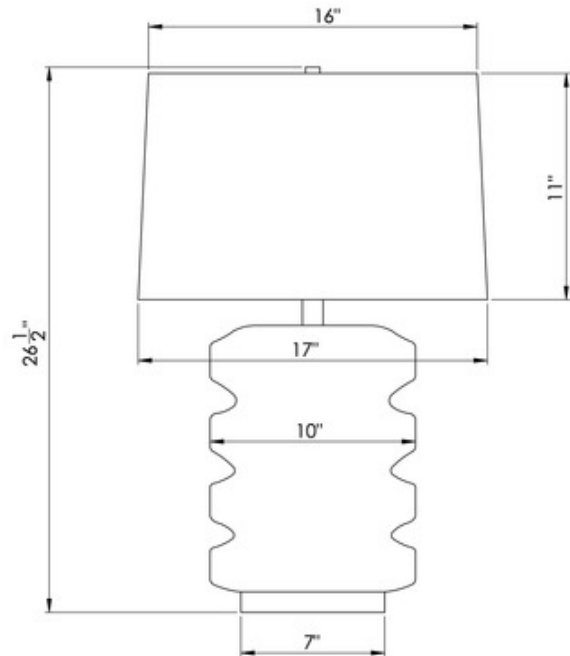

BRAND

FlowDecor

DESCRIPTION

The Rollins Table Lamp features a sculptural ceramic body that is versatile and modern with an Off-White finish complemented by a slim gold base. Available with an Off-White cotton drum shade. Includes a 3-way socket switch. UL listed.

Shown in: Off White / Off White

SHADE COLOR	Off White
BODY FINISH	Off White
WATTAGE	150W
DIMMER	Included
DIMENSIONS	17"W x 26.5"H
BULB NOT INCLUDED	
LAMP	1 x A21 3-Way/Medium (E26)/150W/120V Incandescent 1 x A21 3-Way/Medium (E26)/120V LED

SPEC #

FLD1038467

COMPANY

PROJECT

FIXTURE TYPE

APPROVED BY

DATE