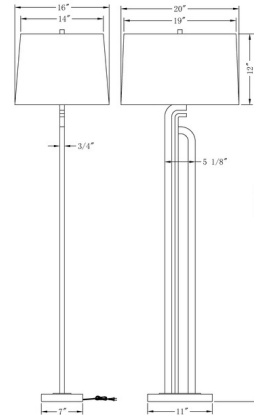

By FlowDecor

Description

The Caspian Floor Lamp features an Art Deco design with retro curves making it the perfect lamp for a modern living room. Available with an Antique Brass finish complemented by an Off White oval linen shade. Includes a 3-way socket switch. UL listed.

Shown in antique brass / off white

Specifications

COLOR Off White
BODY FINISH Antique Brass
WATTAGE 150W
DIMMER Included
DIMENSIONS 20"W x 62.25"H x 16"D
BULB NOT INCLUDED 1 x A19 3-Way/Medium (E26)/150W/120V Incandescent
OTHER BULB OPTIONS 1 x A19 3-Way/Medium (E26)/120V LED