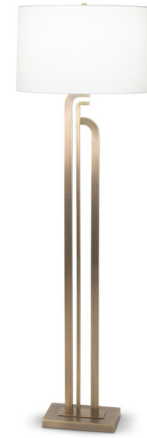

Lightology

lightology.com
866-954-4489
04-25-26

Project: _____

Company: _____

Location: _____ Fixture Type: _____

SPEC #: **FLD1038470**

Approved On: _____ Approved By: _____

Caspian Floor Lamp

By FlowDecor

Description

The Caspian Floor Lamp features an Art Deco design with retro curves making it the perfect lamp for a modern living room. Available with an Antique Brass finish complemented by an Off White oval linen shade. Includes a 3-way socket switch. UL listed.

Shown in antique brass / off white

Specifications

COLOR Off White
BODY FINISH Antique Brass
WATTAGE 150W
DIMMER Included
DIMENSIONS 20"W x 62.25"H x 16"D
BULB NOT INCLUDED 1 x A19 3-Way/Medium (E26)/150W/120V Incandescent
OTHER BULB OPTIONS 1 x A19 3-Way/Medium (E26)/120V LED