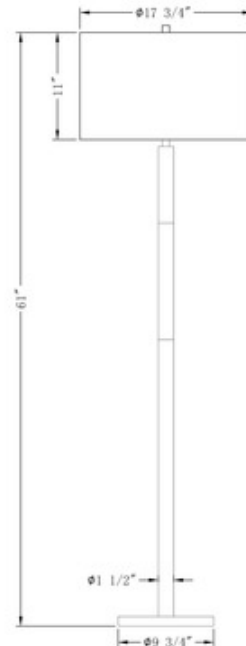

**BRAND**

FlowDecor

**DESCRIPTION**

The Trent Floor Lamp features a mix of materials in the slim body that give it a unique juxtaposition. Available with a Bronze finish and crystal accents complemented by an Off-White linen drum shade. Includes a 3-way socket switch. UL listed.

*Shown in: Bronze / Off White*

<b>SHADE COLOR</b>	Off White
<b>BODY FINISH</b>	Bronze
<b>WATTAGE</b>	150W
<b>DIMMER</b>	Included
<b>DIMENSIONS</b>	17.75"W x 61"H
<b>BULB NOT INCLUDED</b>	
<b>LAMP</b>	1 x A19 3-Way/Medium (E26)/150W/120V Incandescent 1 x A19 3-Way/Medium (E26)/120V LED

**SPEC #**

FLD1038475

COMPANY

PROJECT

FIXTURE TYPE

APPROVED BY

DATE