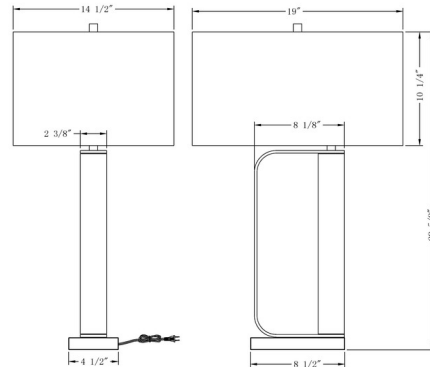

Description

The Abby Table Lamp features a crystal column and base that has a D shape crafted from Antique Brass that gives it a unique design. Includes an Off-White Linen drum shade. UL listed.

Shown in crystal / off white

Specifications

COLOR Off White
BODY FINISH Crystal
WATTAGE 150W
DIMMER Included
DIMENSIONS 19"W x 28.63"H x 14.5"D
BULB NOT INCLUDED 1 x A21 3-Way/Medium (E26)/150W/120V Incandescent
OTHER BULB OPTIONS 1 x A21 3-Way/Medium (E26)/120V LED