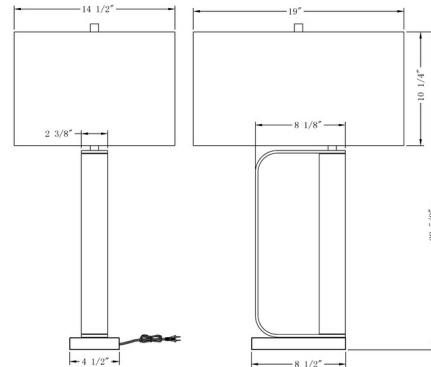

Description

The Abby Table Lamp features a crystal column and base that has a D shape crafted from Antique Brass that gives it a unique design. Includes an Off-White Linen drum shade. UL listed.

Shown in crystal / off white

Specifications

COLOR Off White
BODY FINISH Crystal
WATTAGE 150W
DIMMER Included
DIMENSIONS 19"W x 28.63"H x 14.5"D
BULB NOT INCLUDED 1 x A21 3-Way/Medium (E26)/150W/120V Incandescent
OTHER BULB OPTIONS 1 x A21 3-Way/Medium (E26)/120V LED