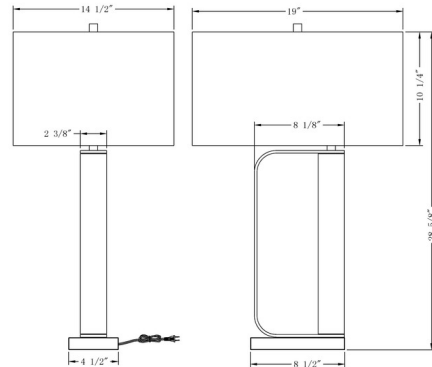

### Description

The Abby Table Lamp features a crystal column and base that has a D shape crafted from Antique Brass that gives it a unique design. Includes an Off-White Linen drum shade. UL listed.

Shown in crystal / off white

### Specifications

COLOR . . . . . Off White  
BODY FINISH . . . . . Crystal  
WATTAGE . . . . . 150W  
DIMMER . . . . . Included  
DIMENSIONS . . . . . 19"W x 28.63"H x 14.5"D  
BULB NOT INCLUDED . . . . . 1 x A21 3-Way/Medium (E26)/150W/120V Incandescent  
OTHER BULB OPTIONS . . . . . 1 x A21 3-Way/Medium (E26)/120V LED