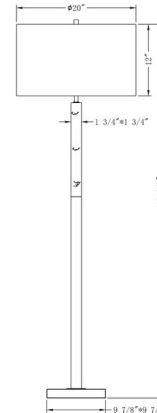

Shown in antique brass / off white

Specifications

COLOR	Off White
BODY FINISH	Antique Brass
WATTAGE	150W
DIMMER	Included
DIMENSIONS	20"W x 63.63"H
BULB NOT INCLUDED	1 x A19 3-Way/Medium (E26)/150W/120V Incandescent
OTHER BULB OPTIONS	1 x A19 3-Way/Medium (E26)/120V LED