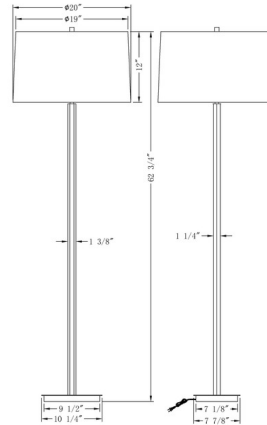

Description

The Sydney Floor Lamp features a classic and simple silhouette allowing it to fit in with a variety of home decor schemes. Available with an Antique Brass finish complemented by an Off-White tapered drum shade. Includes a 3-way socket switch. UL listed.

Shown in antique brass / off white

Specifications

COLOR Off White
BODY FINISH Antique Brass
WATTAGE 150W
DIMMER Included
DIMENSIONS 20"W x 62.75"H
BULB NOT INCLUDED 1 x A19 3-Way/Medium (E26)/150W/120V Incandescent
OTHER BULB OPTIONS 1 x A19 3-Way/Medium (E26)/120V LED