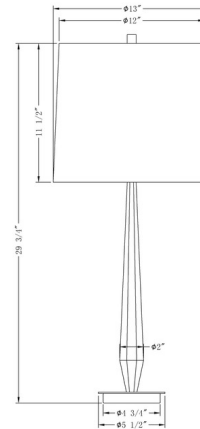

### Specifications

COLOR . . . . . Off White  
BODY FINISH . . . . . Antique Brass  
WATTAGE . . . . . 150W  
DIMMER . . . . . Included  
DIMENSIONS . . . . . 13"W x 29.75"H  
BULB NOT INCLUDED . . . . . 1 x A21 3-Way/Medium (E26)/150W/120V Incandescent  
OTHER BULB OPTIONS . . . . . 1 x A19 3-Way/Medium (E26)/120V LED