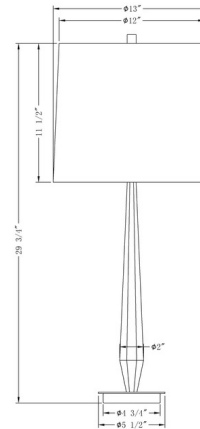

Lightology

lightology.com
866-954-4489
09-05-25

Project: _____

Company: _____

Location: _____ Fixture Type: _____

SPEC #: **FLD1038492**

Approved On: _____ Approved By: _____

Baby Zoe Table Lamp By FlowDecor

Shown in antique brass / off white

Specifications

COLOR Off White
BODY FINISH Antique Brass
WATTAGE 150W
DIMMER Included
DIMENSIONS 13"W x 29.75"H
BULB NOT INCLUDED 1 x A21 3-Way/Medium (E26)/150W/120V Incandescent
OTHER BULB OPTIONS 1 x A19 3-Way/Medium (E26)/120V LED